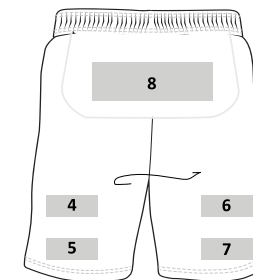

FRONT

- 1 BADGE (h x w cm) .....
- 2 LOGO (h x w cm) .....
- 3 LOGO (h x w cm) .....
- NUMBER cm h

BACK

- 4 LOGO (h x w cm) .....
- 5 LOGO (h x w cm) .....
- 6 LOGO (h x w cm) .....
- 7 LOGO (h x w cm) .....

- 8 LOGO (h x w cm) .....

ONLY SHORT "VIGOR/TRENTINO"

CONSEILS PRATIQUES

1. Envoi d'éventuels graphismes au format vectoriel.
2. Envoi des logos au format .pdf/.ai/.eps
3. Possibilité d'entrer des noms/numéros dans les feuilles d'impression. Envoi des indications (taille/nom/numéro) lors de la confirmation du dessin.

RECOMMENDATIONS

1. Send any graphic designs in vector format.
2. Send logos in .pdf/.ai/.eps
3. You can also enter names/numbers on print sheets. Send the information (size/name/number) at the time of confirming the design.

PRAKTISCHE TIPPS

1. Senden Sie eventuelle Grafiken im Vektorformat ein.
2. Senden Sie Logos im Format PDF, AI, EPS ein.
3. Namen/Zahlen können auf den Druckbögen eingegeben werden. Senden Sie uns die Angaben (Größe/Name/Nummer) bei der Bestätigung der Zeichnung.

LOOK MARK

LOOK CURTIS

LOOK DIAMANTIS

LOOK BRANDON

LOOK CLASSIC

TROUSERS

COMPETITION

GOALKEEPERS

BASKET

RUGBY

ATHLETICS

PADEL

JACKETS

BASE LAYER

ACCESSORIES

CUSTOM

DIRECT € | 87