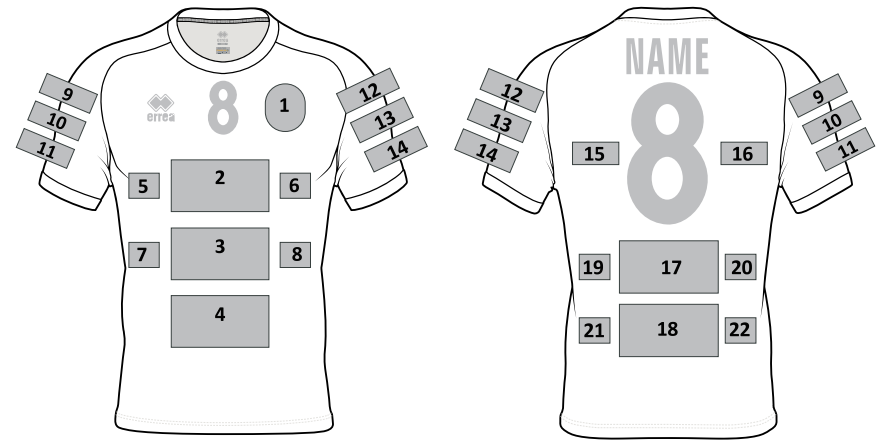

FRONT

- 1 BADGE (h x w cm) .....
- NUMBER (cm h) .....
- 2 LOGO (h x w cm) .....
- 3 LOGO (h x w cm) .....
- 4 LOGO (h x w cm) .....
- 5 LOGO (h x w cm) .....
- 6 LOGO (h x w cm) .....
- 7 LOGO (h x w cm) .....
- 8 LOGO (h x w cm) .....

RIGHT SLEEVE

1. 9 LOGO (h x w cm) .....
   - 10 LOGO (h x w cm) .....
   - 11 LOGO (h x w cm) .....
2. ### LEFT SLEEVE
3. 12 LOGO (h x w cm) .....
   - 13 LOGO (h x w cm) .....
   - 14 LOGO (h x w cm) .....

BACK

- NAME cm h
- NUMBER cm h
- 15 LOGO (h x w cm) .....
- 16 LOGO (h x w cm) .....
- 17 LOGO (h x w cm) .....
- 18 LOGO (h x w cm) .....

RIGHT

LEFT

LEFT

RIGHT